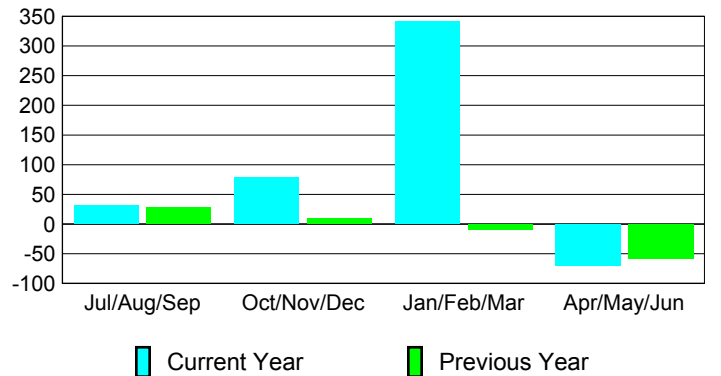

Gender Comparison 2008-2009

Jul/Aug/Sep

Oct/Nov/Dec

Jan/Feb/Mar

Apr/May/June

Male

Female