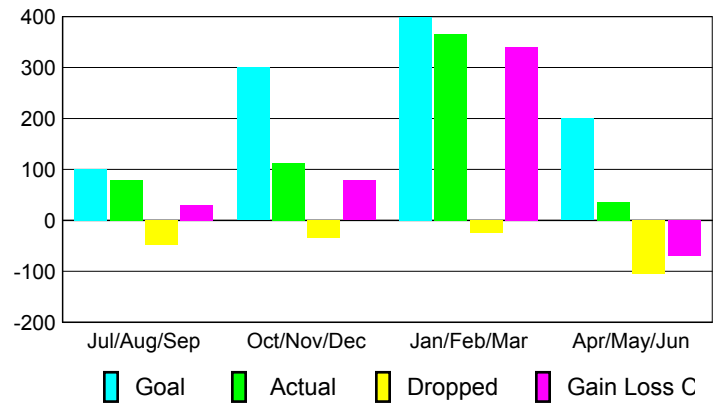

Membership Results 2008-2009

Goal, New, Dropped, Gain/Loss

Comparison of Membership Gain/Loss

Current Year Compared to the Previous Year